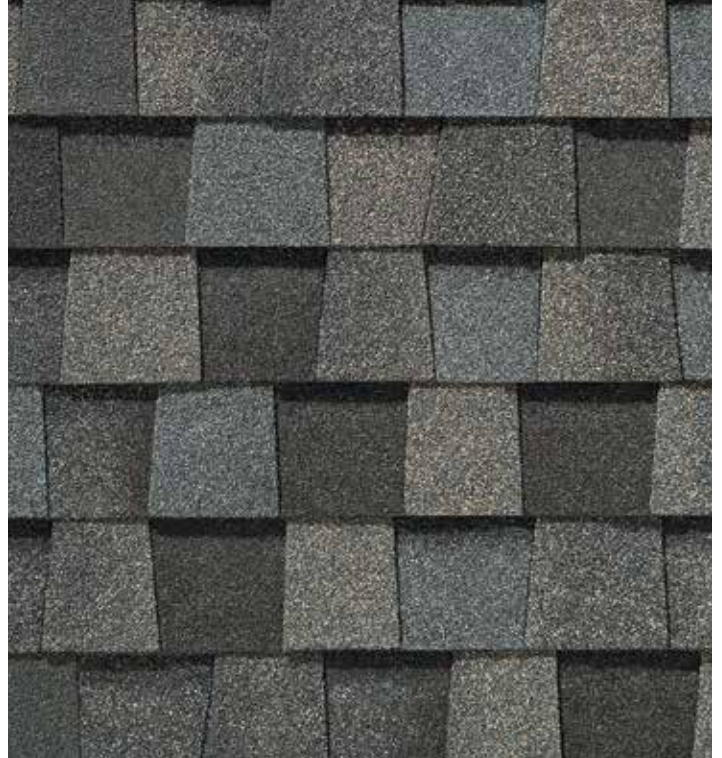

Sunrise Cedar

Hunter Green

Atlantic Blue

The Expert's Choice

LANDMARK[®] PRO

A refined union of vision and value, our PRO line leads its class in optimal performance and variety of color.

- Engineered to meet professional contractors' exacting specifications
- Available in a wide selection of eye-catching Max Def colors
- Outweighs standard laminates to provide greater protection from the elements

9434

Top Shelf

LANDMARK® PREMIUM

A sophisticated look, brilliantly executed. Our Premium line is engineered to protect, enhance and endure.

- Outclasses ordinary roofing in both appearance and performance
- Tough two-piece laminated fiberglass-based construction
- Features **Max Def** colors for a deeper, richer mixture of surface granules

Max Def Weathered Wood

LANDMARK® PREMIUM COLOR PALETTE

Max Def Georgetown Gray

Max Def Weathered Wood

Max Def Driftwood

Max Def Moire Black

MAX DEF COLORS

Look deeper. With Max Def, a new dimension is added to shingles with a richer mixture of surface granules. You get a brighter, more vibrant, more dramatic appearance and depth of color. And the natural beauty of your roof shines through.