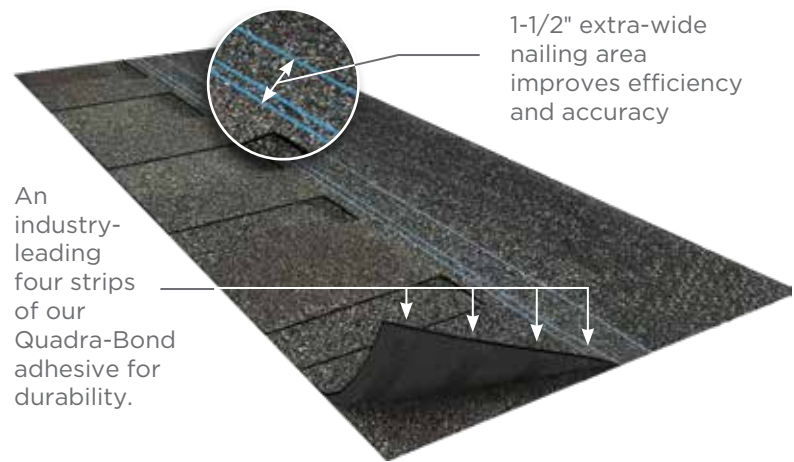

NAILTrak[®] Shingle Technology

The bond that holds it together.

For more than a decade, NailTrak has improved shingle installation by providing a nailing area three times wider than that of a typical laminate shingle. This increases efficiency and accuracy in installation, providing homeowners greater peace of mind. Landmark[®] shingles also feature our specially-formulated Quadra-Bond[®] adhesive, providing industry-leading resistance to delamination. Together, our NailTrak and Quadra-Bond technologies deliver the strength and durability that allow your roof to stand the test of time.

Diagram for illustrative purposes only.

STREAKFighter[®] Algae-Resistant Shingle Technology

The ultimate in stain protection.

Those streaks you see on other roofs in your neighborhood? That's algae, and it's a common eyesore on roofing throughout North America. CertainTeed's StreakFighter technology uses the power of science to repel algae before it can take hold and spread. StreakFighter's granular blend includes naturally algae-resistant copper, helping your roof maintain its curb appeal and look beautiful for years to come.