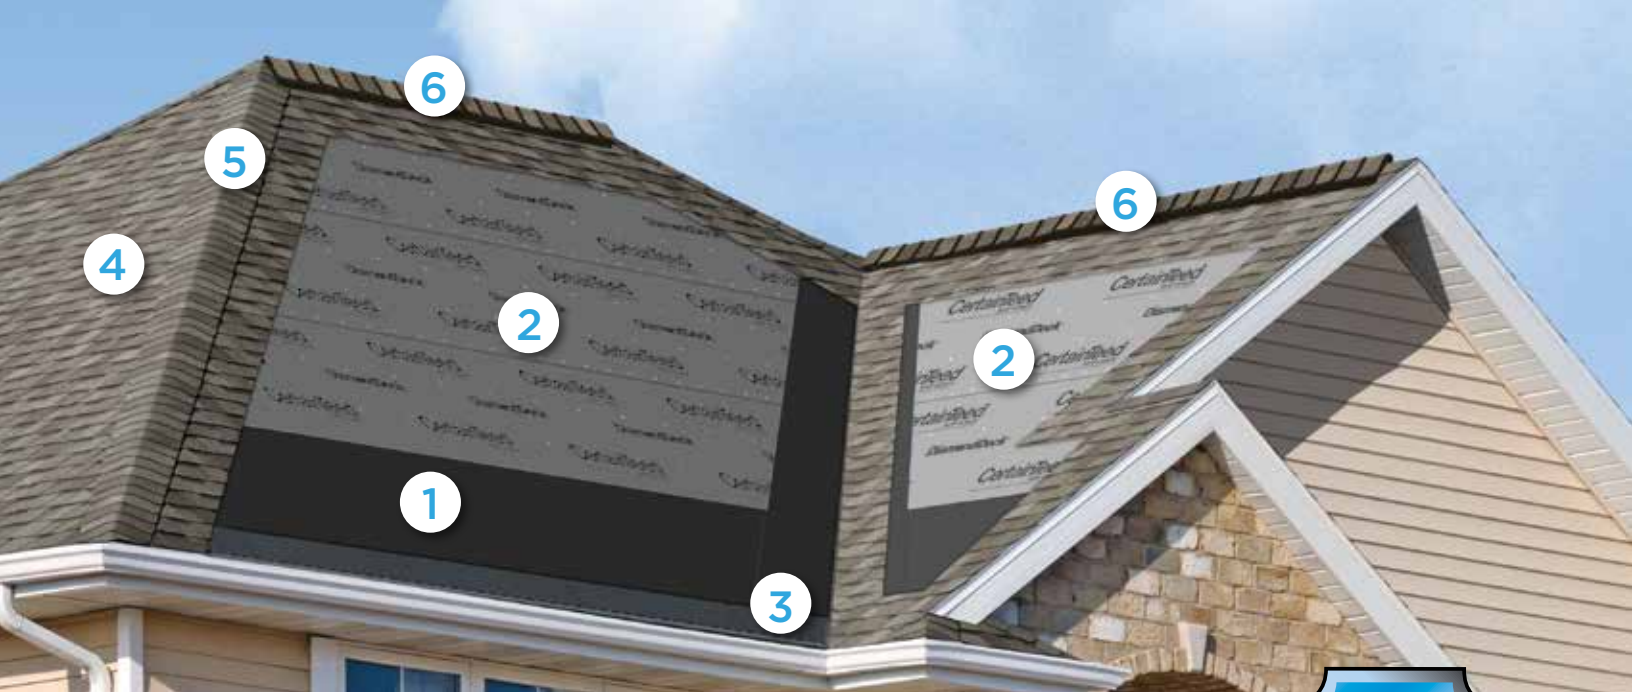

Want to visualize different roofing styles on your own home? You can upload photos to ColorView and have them digitally masked by one of our design professionals, or use DIY mode to upload and mask your own photos.

Plus, you can print or share your ColorView photos with family and friends to get their feedback. Visit colorview.certainteed.com and get started.

Add a Little Accent to Your Roof

The visually impactful choice for capping the hips and ridges of your roof, CertainTeed's Cedar Crest® accessory shingles will complement or match any shingle in the Landmark Series. For a low-profile hip and ridge look, CertainTeed also offers Shadow Ridge® accessory shingles.

Color Companion Products for Flat Roof Areas

With CertainTeed Flintlastic® SA, you can coordinate flat roof areas like carports, canopies and porches with your main roof. Flintlastic SA is a self-adhering low slope roofing product available in ten colors that complement some of the most popular CertainTeed shingles.