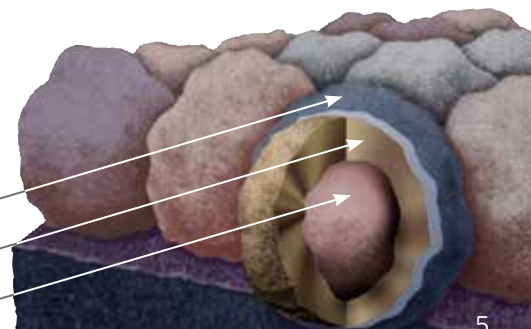

NAILTrak[®] Shingle Technology

The bond that holds it together.

For more than a decade, NailTrak has improved shingle installation by providing a nailing area three times wider than that of a typical laminate shingle. This increases efficiency and accuracy in installation, providing homeowners greater peace of mind. Landmark[®] shingles also feature our specially-formulated Quadra-Bond[®] adhesive, providing industry-leading resistance to delamination. Together, our NailTrak and Quadra-Bond technologies deliver the strength and durability that allow your roof to stand the test of time.

Granule with StreakFighter Technology

- Ceramic coating
- Copper layer
- Mineral core

Diagram for illustrative purposes only.

The Trusted Classic

LANDMARK®

Owning a Landmark roof brings peace of mind. Landmark's dual-layered construction and exceptional durability provide long-lasting protection for your home.