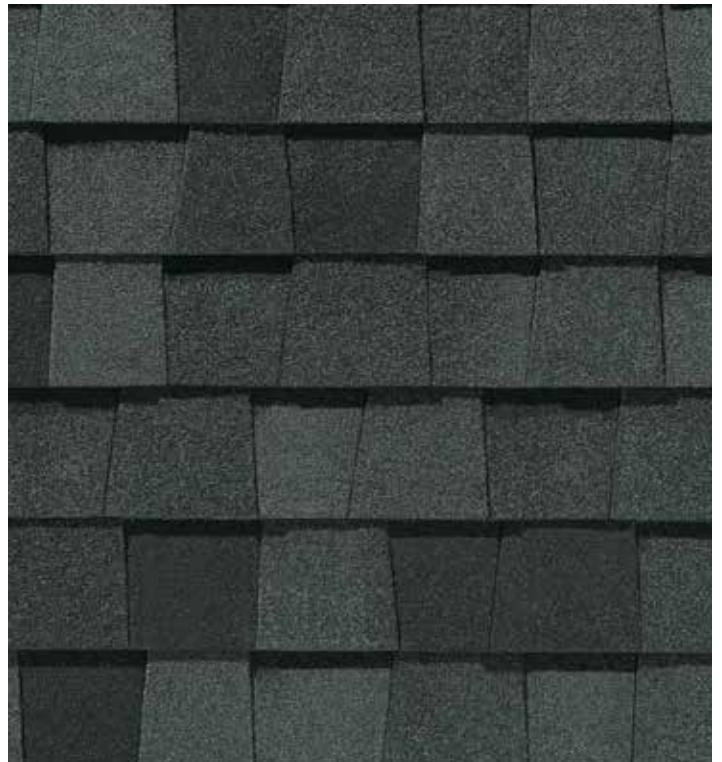

Max Def Weathered Wood

LANDMARK® PREMIUM COLOR PALETTE

Max Def Georgetown Gray

Max Def Weathered Wood

Max Def Driftwood

Max Def Moire Black

MAX DEF COLORS

Look deeper. With Max Def, a new dimension is added to shingles with a richer mixture of surface granules. You get a brighter, more vibrant, more dramatic appearance and depth of color. And the natural beauty of your roof shines through.