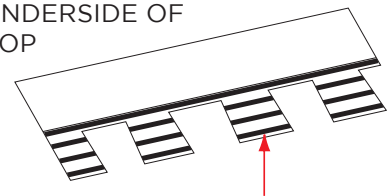

UNDERSIDE OF TOP

Specially formulated Quadra-Bond adhesive adheres the two-piece laminate shingle.

Landmark® Pro available in areas shown