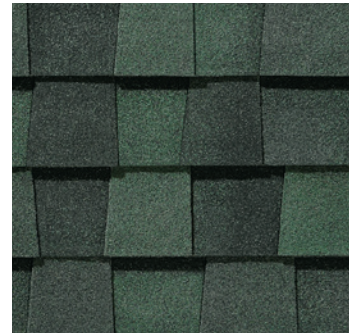

# LANDMARK<sup>®</sup> PRO COLOR PALETTE

Max Def Burnt Sienna

Max Def Charcoal Black

Max Def Cobblestone Gray

Max Def Colonial Slate

Max Def Driftwood

Max Def Georgetown Gray

Max Def Heather Blend