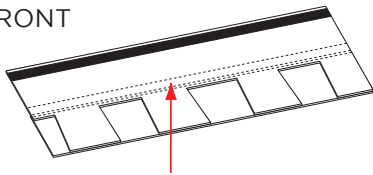

Wide nailing area for increased speed and accuracy.