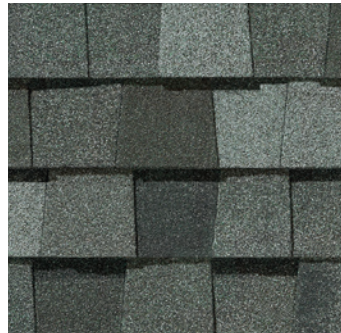

# LANDMARK<sup>®</sup> PRO COLOR PALETTE

Max Def Burnt Sienna

Max Def Charcoal Black

Max Def Cobblestone Gray

Max Def Colonial Slate

Max Def Driftwood

Max Def Georgetown Gray

Max Def Heather Blend