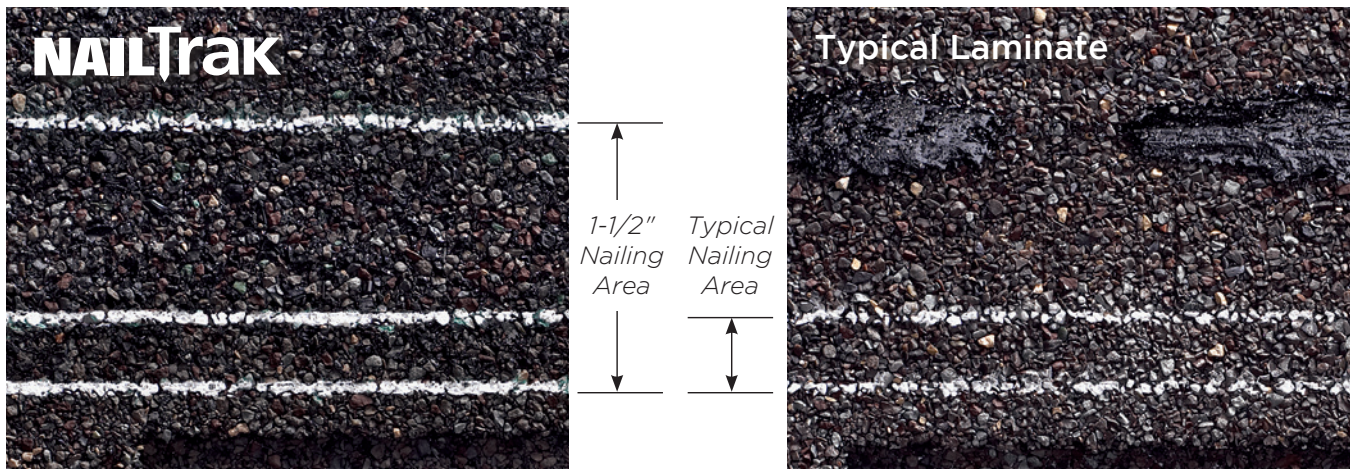

Wider. Faster. Proven.

For the past 10 years, NailTrak™ has enabled installers to shingle with improved speed and accuracy. With a nailing area that's three times WIDER than typical laminate shingles, nails hit home with NailTrak. A feature on all Landmark® Series shingles. Speed and accuracy result in lower labor costs.

No leaks. No de-lamination. No callbacks.
The cost of doing business has gone down with NailTrak.

FRONT