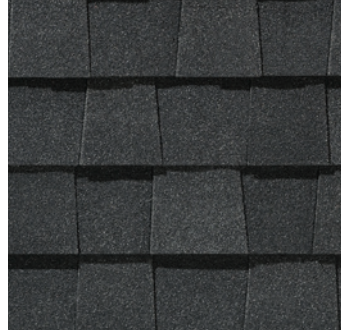

# LANDMARK<sup>®</sup> PRO COLOR PALETTE

Max Def Burnt Sienna

Max Def Charcoal Black

Max Def Cobblestone Gray

Max Def Colonial Slate

Max Def Driftwood

Max Def Georgetown Gray

Max Def Heather Blend