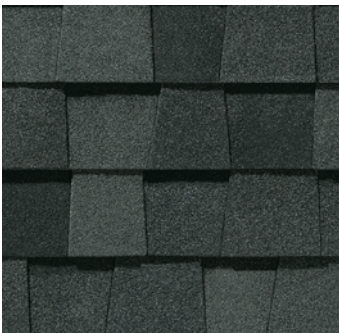

Max Def Moiré Black